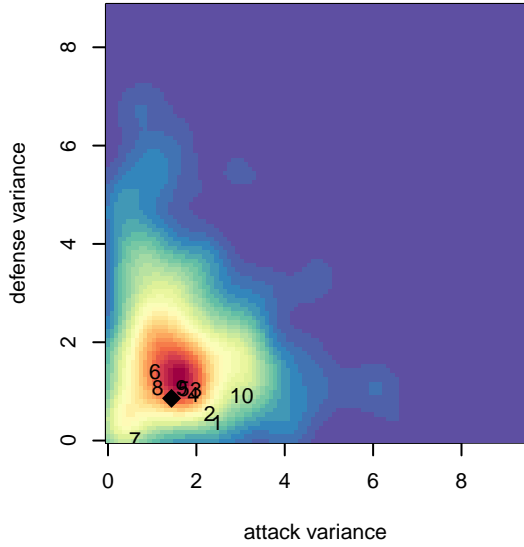

# Crossfire Select Button B00

Crossfire Select SC  
 Redmond, WA  
 B00 total strength=1254  
 attack=5.9 defense=3.94  
 fall league = NPSL B14D1

alt names used:  
 Crossfire Select B00 Button  
 Crossfire Select B00- Button  
 Crossfire Select Button  
 Crossfire Select B00 Button  
 Crossfire Select Button

Venues played:  
 2014 RVS Classic BU14  
 2014 Crossfire Select Cup BU14 Gold  
 2014 Labor Day Cup BU14  
 2014 NPSL B14D1  
 2014 Founders Cup B00

**attack and defense variance (black dot)  
relative to other teams  
and top 10 in region**