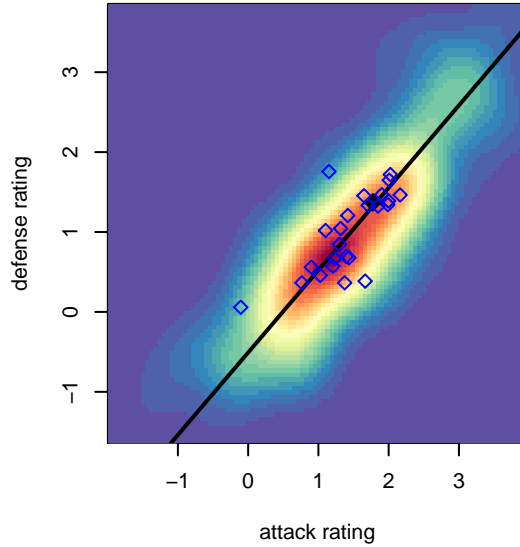

**attack and defense rating
relative to others at age
and all opponents in last 13 months**