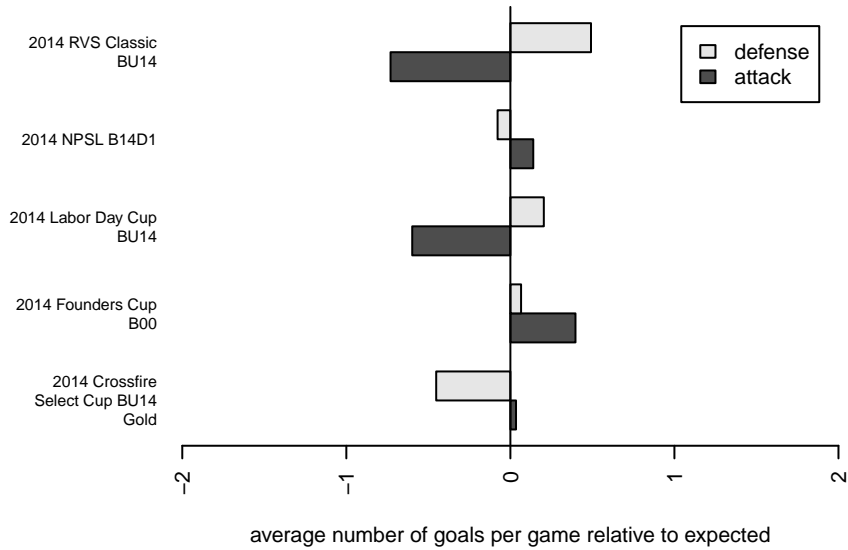

Performance relative to 13 month average