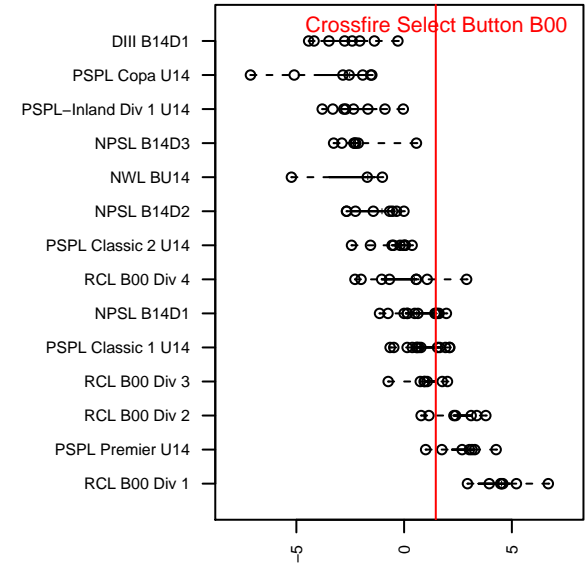

**attack and defense rating
relative to others at age
and all opponents in last 13 months**