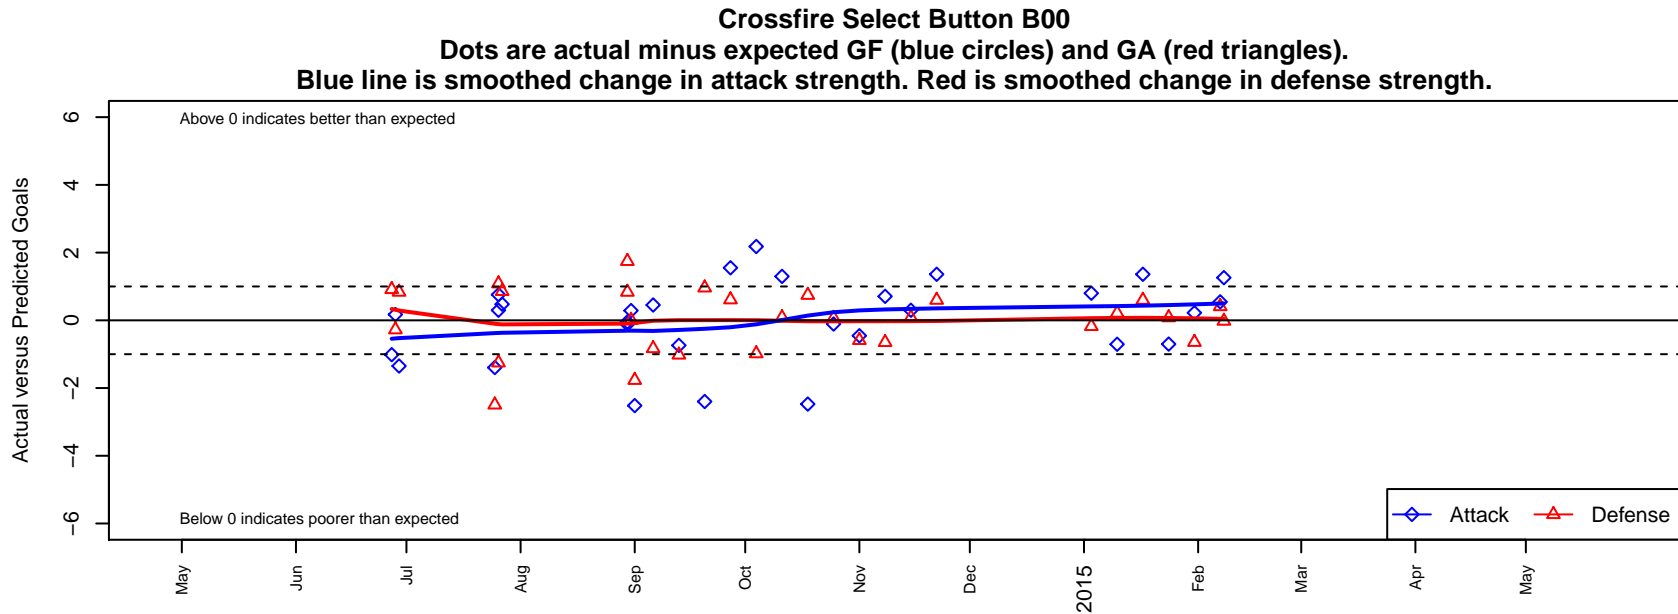

# Crossfire Select Button B00

Crossfire Select SC  
 Redmond, WA  
 B00 total strength=1254  
 attack=5.9 defense=3.94  
 fall league = NPSL B14D1

alt names used:  
 Crossfire Select B00 Button  
 Crossfire Select B00- Button  
 Crossfire Select Button  
 Crossfire Select B00 Button  
 Crossfire Select Button

Venues played:  
 2014 RVS Classic BU14  
 2014 Crossfire Select Cup BU14 Gold  
 2014 Labor Day Cup BU14  
 2014 NPSL B14D1  
 2014 Founders Cup B00

**attack and defense variance (black dot)  
relative to other teams  
and top 10 in region**