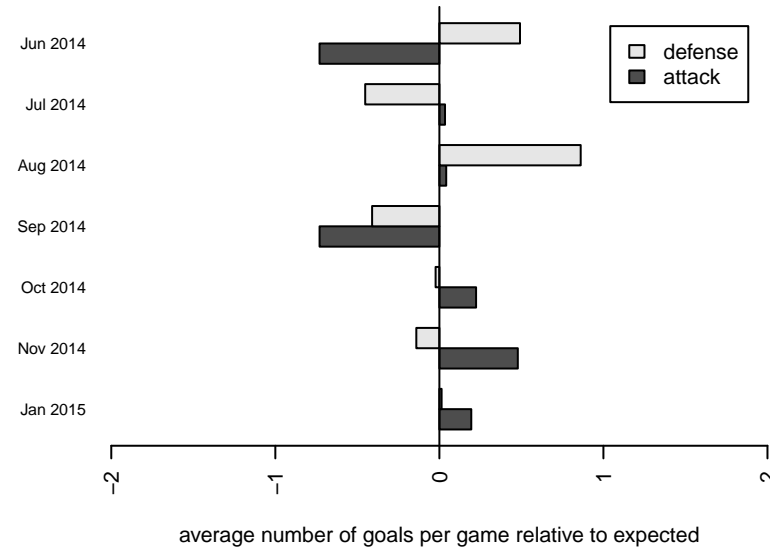

Performance relative to 13 month average